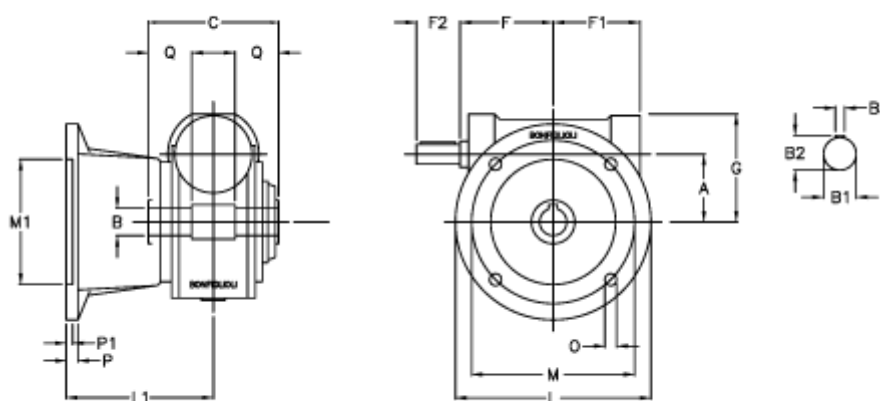

Data Sheet

Article number: 3901044060600

Description: Worm gear with solid input shaft
VF 44FA-60-HS

Measures

a	= 44.6	F1 = 54	P = 9
B	= 18	F2 = 30	P1 = 7
B1	= 11	g = 71	Q = 24.5
B2	= 12.5	L = 110	
B3	= 4	L1 = 90	
C	= 64	m = 87	
Description	= VF 44FA-xx-HS	M1 = 60	
F	= 54	O = 8.5	